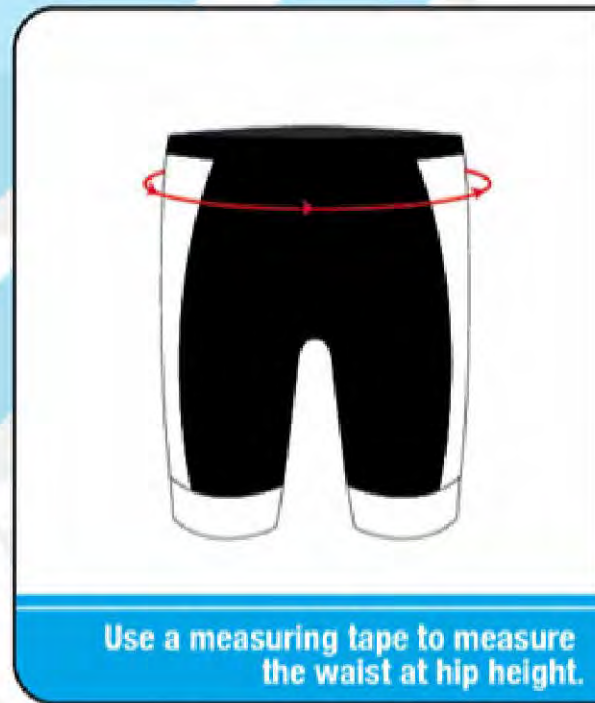

<b>SIZE</b> 	<b>HIP WIDTH MEASURED ON HIP</b>
128 / 8 yrs	-67 cm
140 / 10 yrs	67 - 73 cm
152 / 12 yrs	73 - 76 cm
164 / 14 yrs	76 - 82 cm
0/XXS	76 - 82 cm
1/XS	82 - 88 cm
2/S	88 - 94 cm
3/M	94 - 100 cm
4/L	100 - 106 cm
5/XL	106 - 112 cm
6/XXL	112 - 119 cm
7	119 - 126 cm
8/SL	126 - 133 cm
9	133 - 140 cm
10/SSL	140 - 147 cm

Use a measuring tape to measure the waist at hip height.