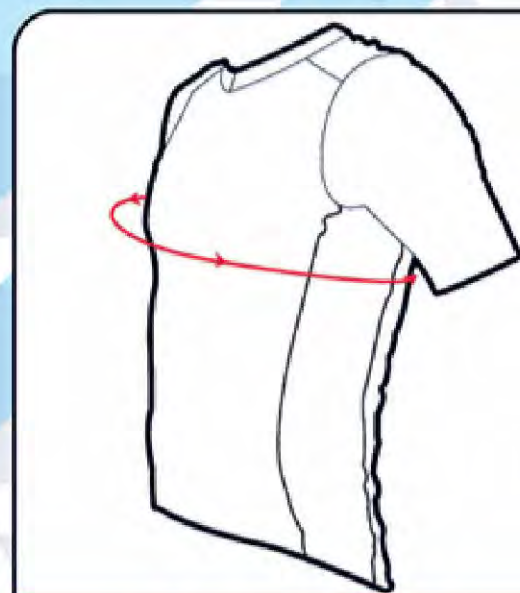

SIZE 	CHEST WIDTH MEASURED ON BODY
128 / 8 yrs	-67 cm
140 / 10 yrs	67 - 73 cm
152 / 12 yrs	73 - 76 cm
164 / 14 yrs	76 - 82 cm
0 / XXS	76 - 82 cm
1 / XS	82 - 88 cm
2 / S	88 - 94 cm
3 / M	94 - 100 cm
4 / L	100 - 106 cm
5 / XL	106 - 112 cm
6 / XXL	112 - 119 cm
7	119 - 126 cm
8 / SL	126 - 133 cm
9	133 - 140 cm
10 / SSL	140 - 147 cm

Use a measuring tape to measure the chest width at nipple height.