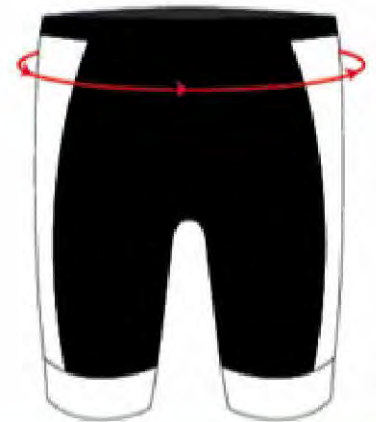

SIZE 	CHEST WIDTH MEASURED ON BODY
128 / 8 yrs	-67 cm
140 / 10 yrs	67 - 73 cm
152 / 12 yrs	73 - 76 cm
164 / 14 yrs	76 - 82 cm
0 / XXS	76 - 82 cm
1 / XS	82 - 88 cm
2 / S	88 - 94 cm
3 / M	94 - 100 cm
4 / L	100 - 106 cm
5 / XL	106 - 112 cm
6 / XXL	112 - 119 cm
7	119 - 126 cm
8 / SL	126 - 133 cm
9	133 - 140 cm
10 / SSL	140 - 147 cm

Use a measuring tape to measure the chest width at nipple height.

SIZE 	HIP WIDTH MEASURED ON HIP
128 / 8 yrs	-67 cm
140 / 10 yrs	67 - 73 cm
152 / 12 yrs	73 - 76 cm
164 / 14 yrs	76 - 82 cm
0/XXS	76 - 82 cm
1/XS	82 - 88 cm
2/S	88 - 94 cm
3/M	94 - 100 cm
4/L	100 - 106 cm
5/XL	106 - 112 cm
6/XXL	112 - 119 cm
7	119 - 126 cm
8/SL	126 - 133 cm
9	133 - 140 cm
10/SSL	140 - 147 cm