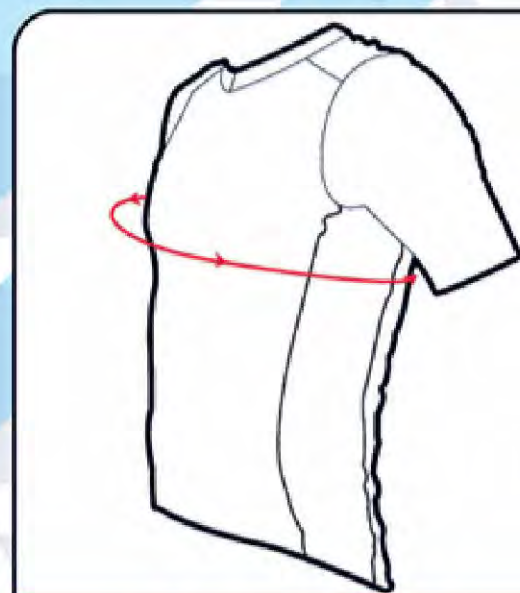

SIZE 	CHEST WIDTH MEASURED ON BODY
128 / 8 yrs	-67 cm
140 / 10 yrs	67 - 73 cm
152 / 12 yrs	73 - 76 cm
164 / 14 yrs	76 - 82 cm
0 / XXS	76 - 82 cm
1 / XS	82 - 88 cm
2 / S	88 - 94 cm
3 / M	94 - 100 cm
4 / L	100 - 106 cm
5 / XL	106 - 112 cm
6 / XXL	112 - 119 cm
7	119 - 126 cm
8 / SL	126 - 133 cm
9	133 - 140 cm
10 / SSL	140 - 147 cm

Use a measuring tape to measure the chest width at nipple height.

SIZE 	HIP WIDTH MEASURED ON HIP
128 / 8 yrs	-67 cm
140 / 10 yrs	67 - 73 cm
152 / 12 yrs	73 - 76 cm
164 / 14 yrs	76 - 82 cm
0/XXS	76 - 82 cm
1/XS	82 - 88 cm
2/S	88 - 94 cm
3/M	94 - 100 cm
4/L	100 - 106 cm
5/XL	106 - 112 cm
6/XXL	112 - 119 cm
7	119 - 126 cm
8/SL	126 - 133 cm
9	133 - 140 cm
10/SSL	140 - 147 cm